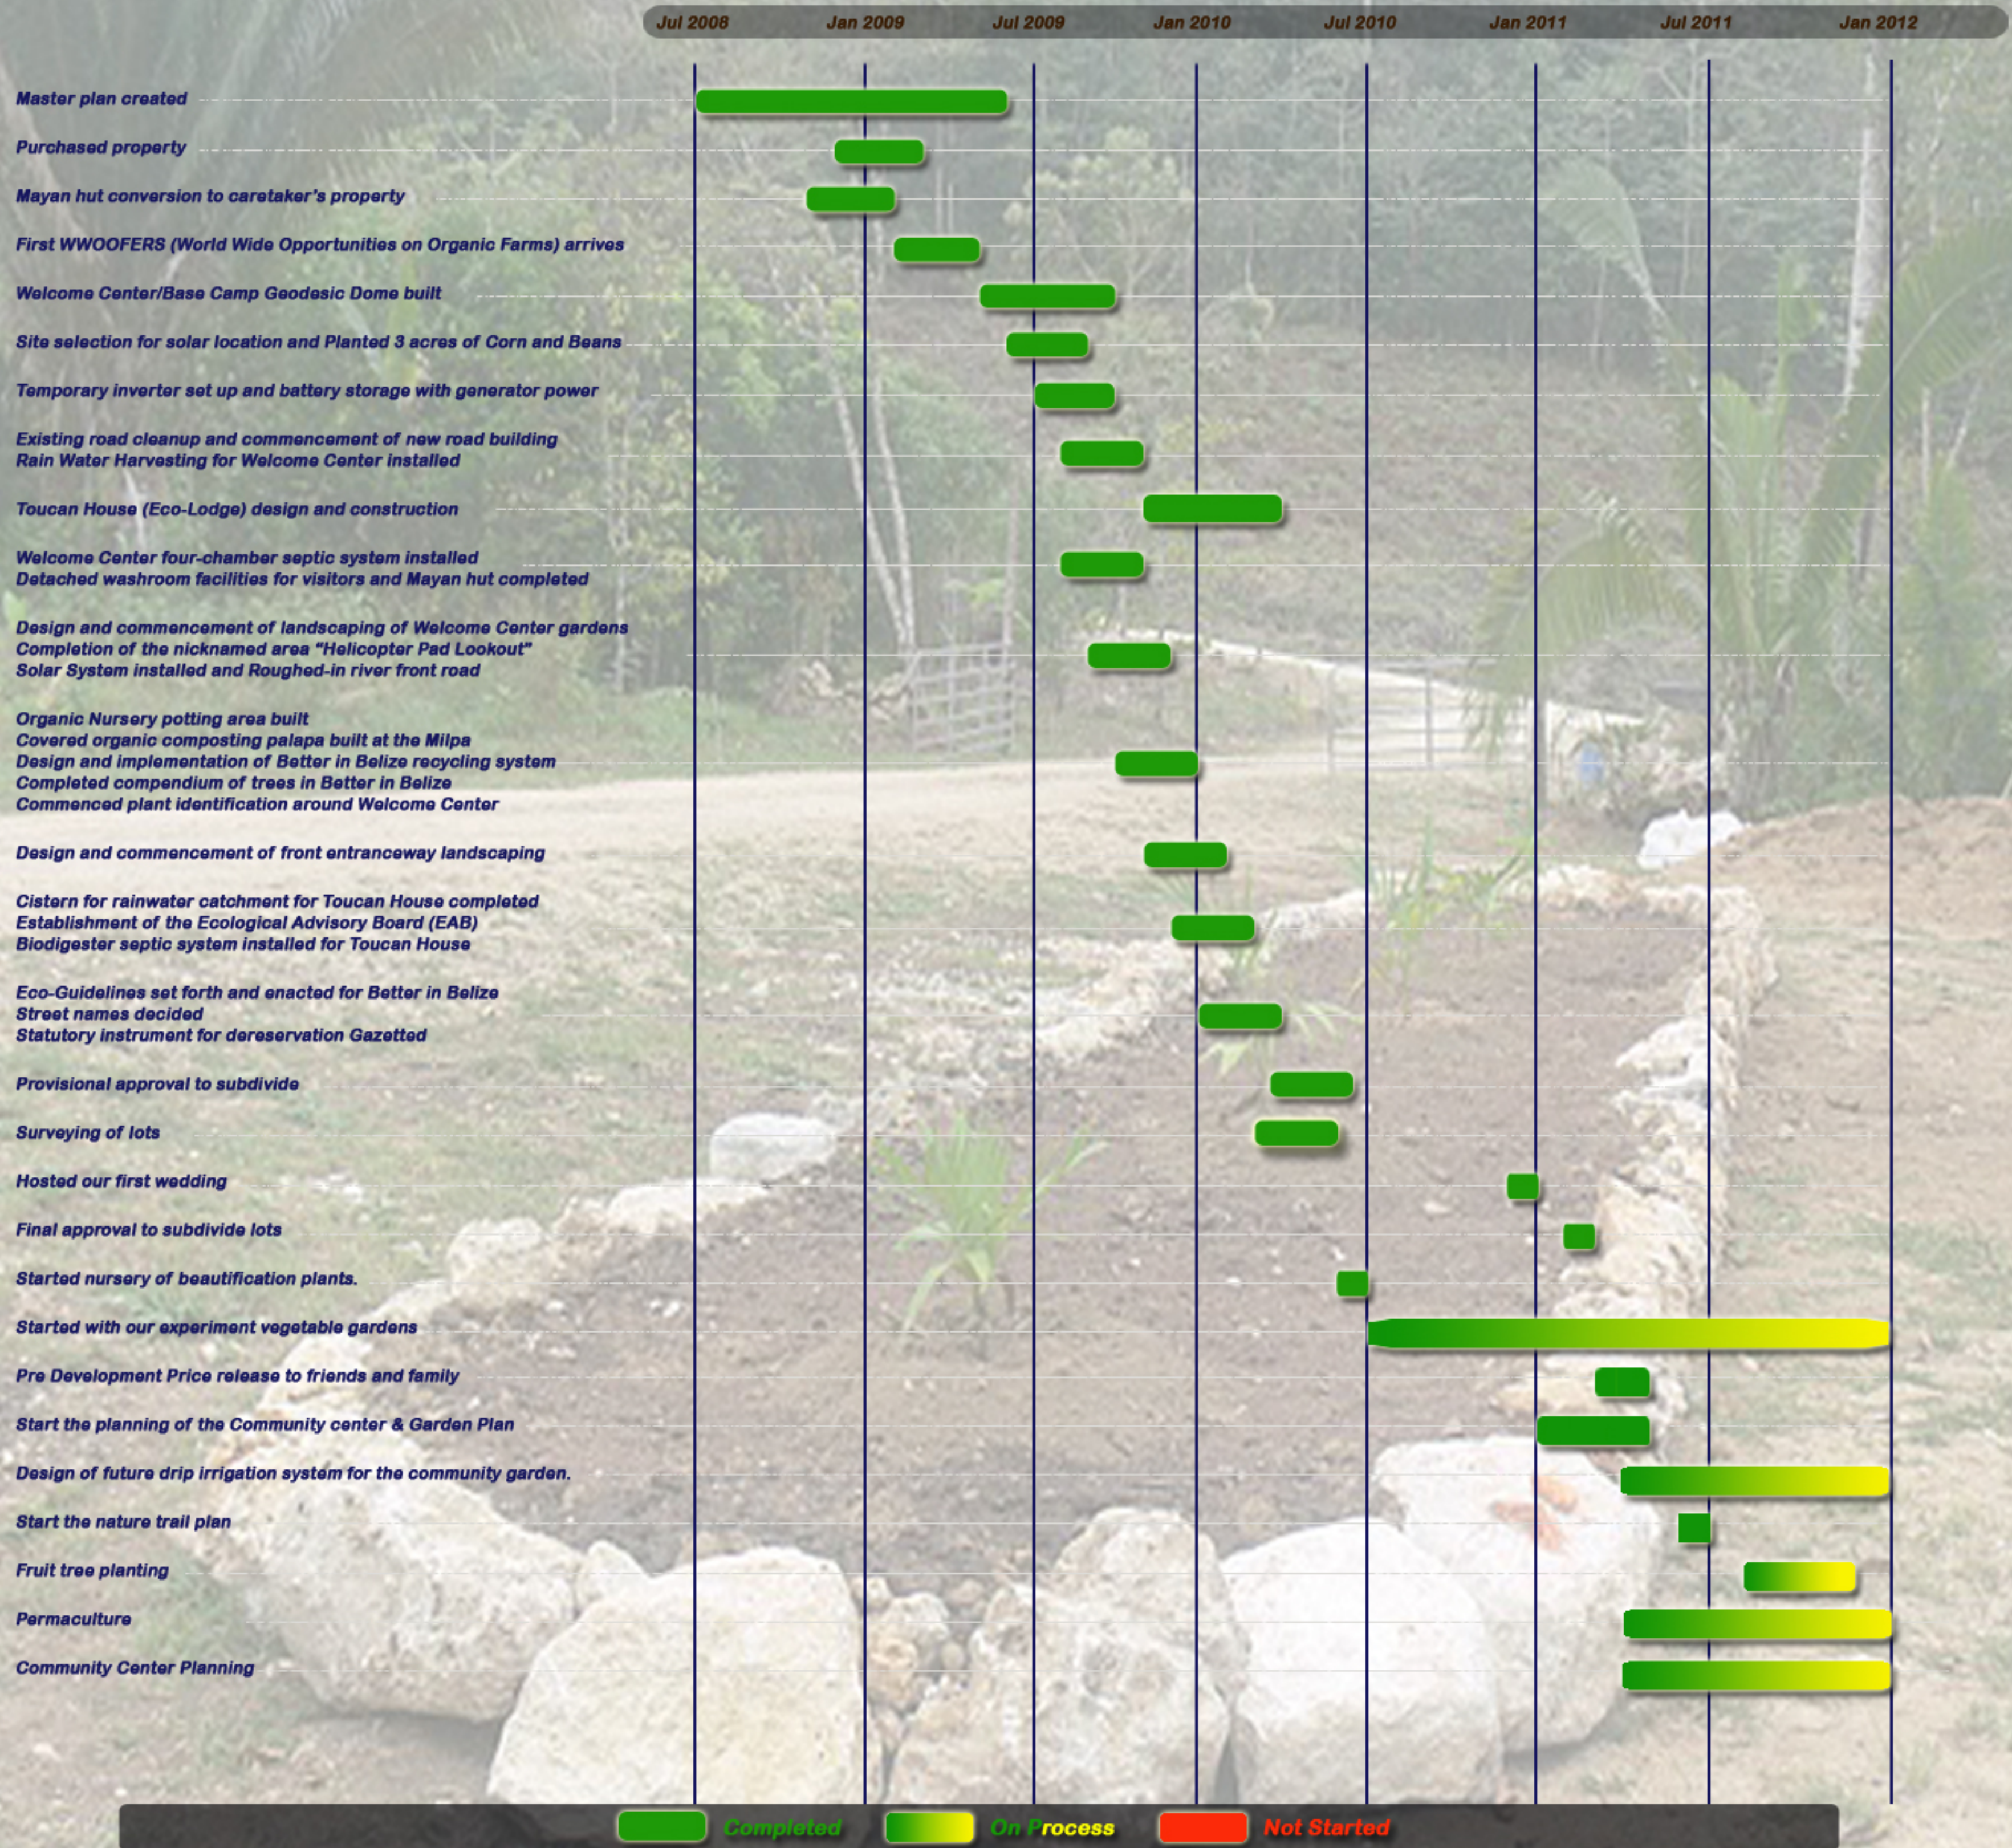

World-famous architect, Henry Yorke Mann is now a Member of the Advisory Board

Completed

On Process

Not Started